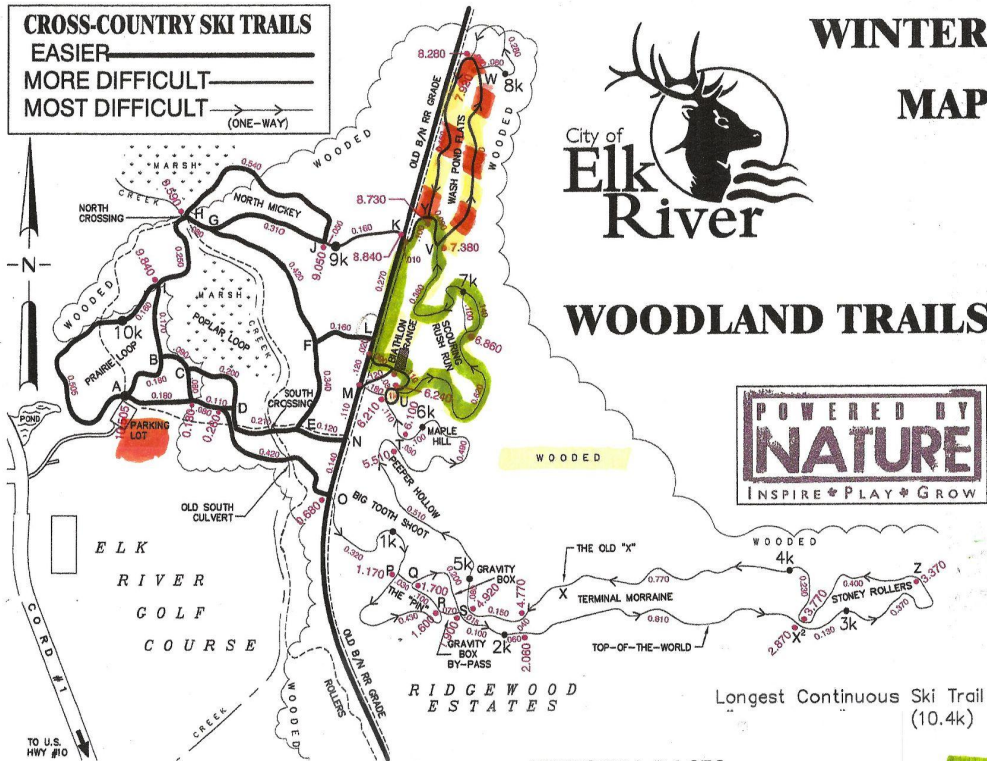

CROSS-COUNTRY SKI TRAILS
 EASIER ———
 MORE DIFFICULT ———
 MOST DIFFICULT ———
 (ONE-WAY)

**WINTER
MAP**

WOODLAND TRAILS

Longest Continuous Ski Trail (10.4k)

REGIONAL RACES
MIDWEST 5 & 6 – 29TH/30TH JAN 2022